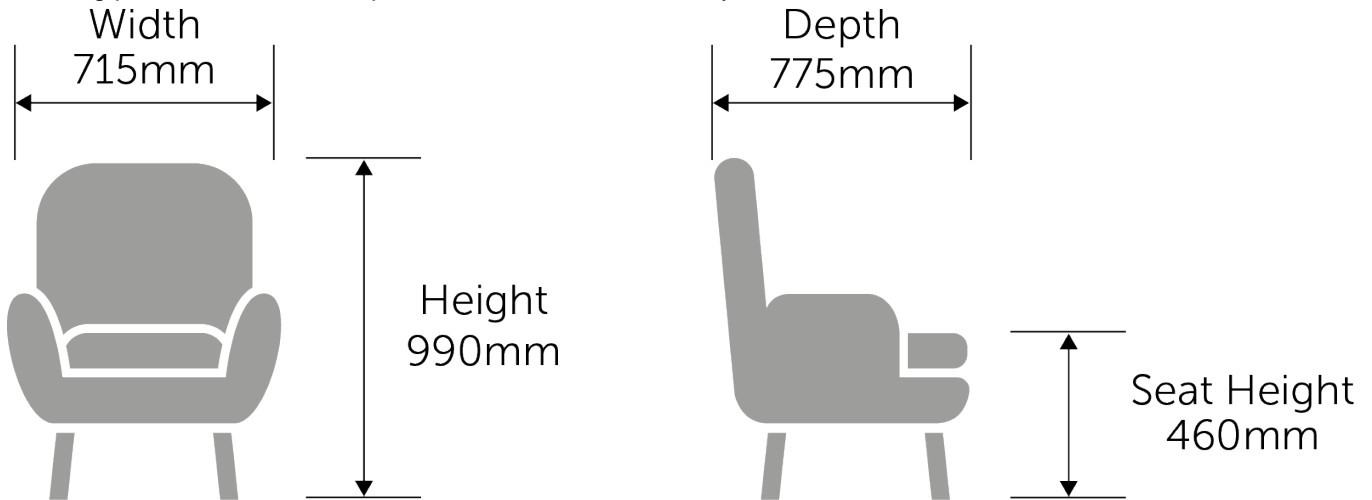

Url: <https://www.alpha-furnishing.com/product/preston-straight-legged-high-back-wing-chair-essentials-range-2/>

Additional information

Length: 715mm

Height: 990mm