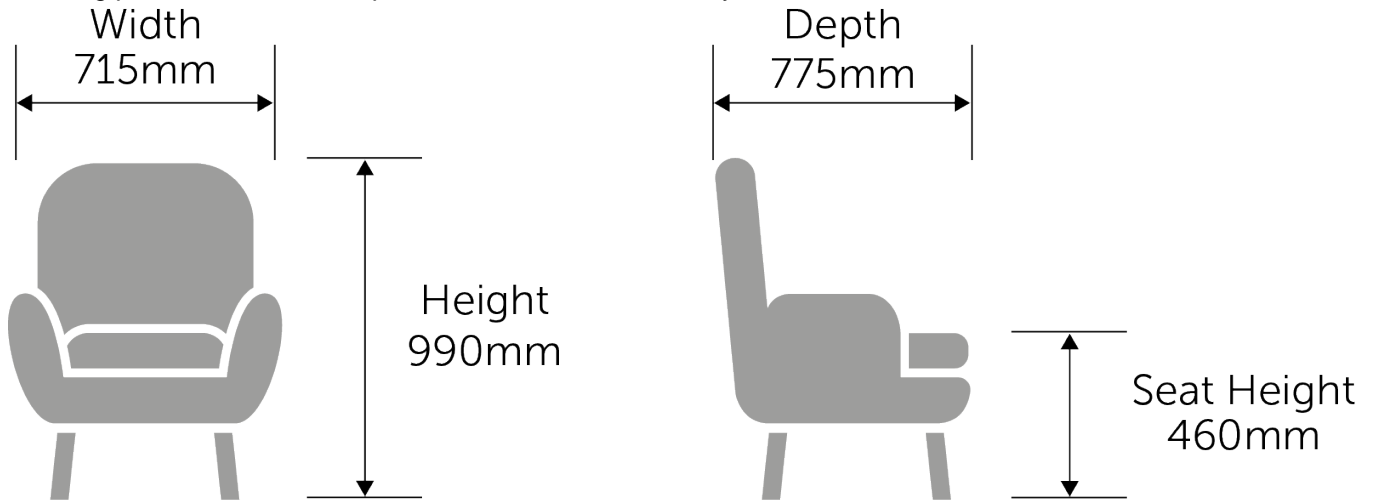

Url: <https://www.alpha-furnishing.com/product/preston-straight-legged-high-back-wing-chair-essentials-range-2/>

Additional information

Length: 715mm

Height: 990mm