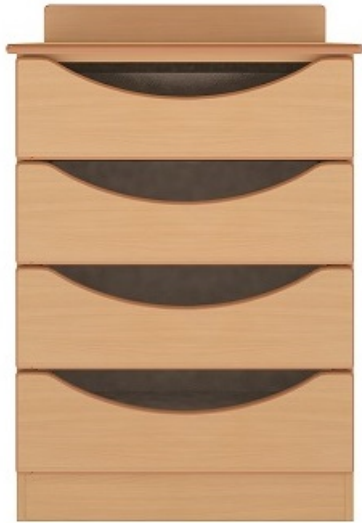

Product ref: BRDC2

## Oxford Dementia Range - Four Drawer Small Chest

**From:** £166.60

Quantity	Price
1 - 10	£176.10
10 -	£166.60

### Description

This chest of drawers is designed specifically for those suffering with dementia. The open cut-out on each drawer provides a key opportunity to see and feel what is inside, which can often help to reduce anxiety and access confusion.

Dimensions:  
Width: 605mm  
Depth: 460mm  
Height: 890mm

**Url:** <https://www.alpha-furnishing.com/product/dementia-range-four-drawer-small-chest/>