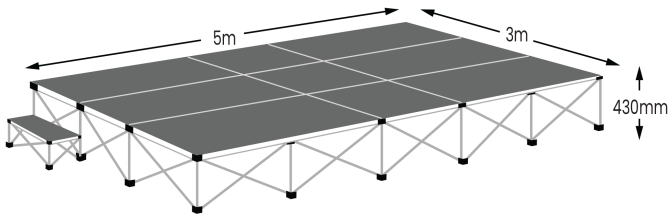

Product ref: GOPUSC

Gopak Ultralight Staging Package C - 15sqm

From: £5627

Quantity	Price
-	£0

Description

Ultralight is a modular staging system constructed from aluminium with a lightweight core. This package includes everything you need to assemble a stage and create an area of 15m² or 5m x 3m.

GOPUSC Includes:

- 6 x 2m x 1m decks and risers with risers in a height of 600mm
- 3 x 1m x 1m decks and risers with risers in a height of 600mm
- 2 x 1m x 0.52m decks and risers with one riser in a height of 200mm and one riser in a height of 400mm (to create steps which are attached to the main stage using the four riser clamps supplied)
- As with all orders for staging packages, a 5mm Allen key is included to enable you to secure the stage decks and risers together.

Product Details:

- The stage deck is available in corded carpet, black vinyl, or for high impact areas a heavy duty black vinyl.
- Simple assembly with Allen key
- Formed with lightweight but extremely durable components
- Clever concertina folding design
- Use in conjunction with other staging components to create multiple configurations
- Stage Deck weight 4.5kg to 12.7kg each
- Stage Riser weight 1.5kg to 7kg each
- Can be handled by one person although a two person lift is recommended
- Tested to 1000kg m² even load distribution
- Point load testing to 180kg
- GS Approved construction

Url: <https://www.alpha-furnishing.com/product/gopak-ultralight-staging-package-600mm-high/>