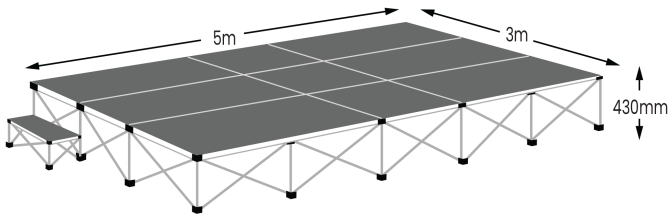

Product ref: GOPUSC

Gopak Ultralight Staging Package C - 15sqm

From: £4995

Quantity	Price
-	£0

Description

Ultralight is a modular staging system constructed from aluminium with a lightweight core. This package includes everything you need to assemble a stage and create an area of 15m² or 5m x 3m.

GOPUSC Includes:

- 6 x 2m x 1m decks and risers with risers in a height of 600mm
- 3 x 1m x 1m decks and risers with risers in a height of 600mm
- 2 x 1m x 0.52m decks and risers with one riser in a height of 200mm and one riser in a height of 400mm (to create steps which are attached to the main stage using the four riser clamps supplied)
- As with all orders for staging packages, a 5mm Allen key is included to enable you to secure the stage decks and risers together.

Product Details:

- The stage deck is available in corded carpet, black vinyl, or for high impact areas a heavy duty black vinyl.
- Simple assembly with Allen key
- Formed with lightweight but extremely durable components
- Clever concertina folding design
- Use in conjunction with other staging components to create multiple configurations
- Stage Deck weight 4.5kg to 12.7kg each
- Stage Riser weight 1.5kg to 7kg each
- Can be handled by one person although a two person lift is recommended
- Tested to 1000kg m² even load distribution
- Point load testing to 180kg
- GS Approved construction