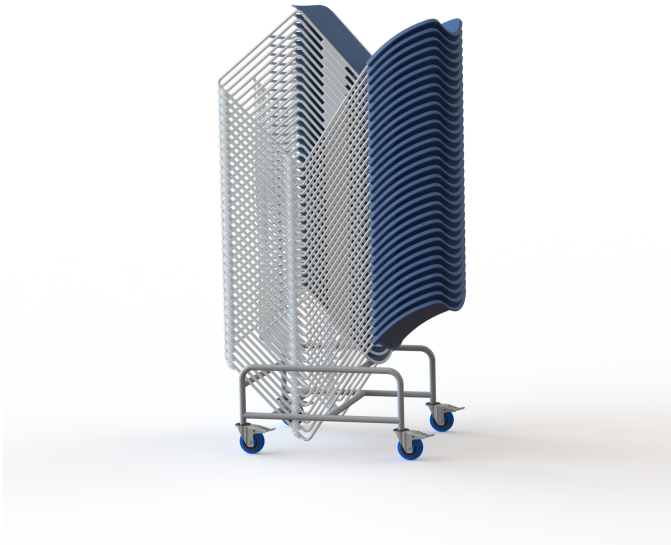

Product ref: OD8

Dolley for SB4M High Stacking Chair

From: £195

Quantity	Price
1 -	£165

Description

Stacking Dolley suitable for our high density stacking chair, SB4M.
Total height of stack: 1800mm
Total footprint (loaded) 1240mm x 570mm
Suitable for model number: SB4M (stacks 32)

Url: <https://www.alpha-furnishing.com/product/dolley-for-sb4s-high-stacking-chair/>

Additional information

Length: 1240mm

Height: 1800mm