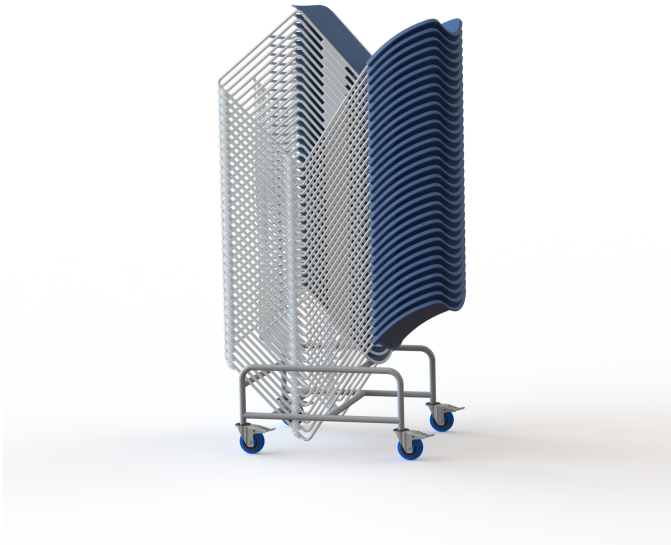

Product ref: OD8

## Dolley for SB4M High Stacking Chair

From: £195

Quantity	Price
1 -	£165

### Description

Stacking Dolley suitable for our high density stacking chair, SB4M.  
Total height of stack: 1800mm  
Total footprint (loaded) 1240mm x 570mm  
Suitable for model number: SB4M (stacks 32)

### Additional information

**Length:** 1240mm

**Height:** 1800mm